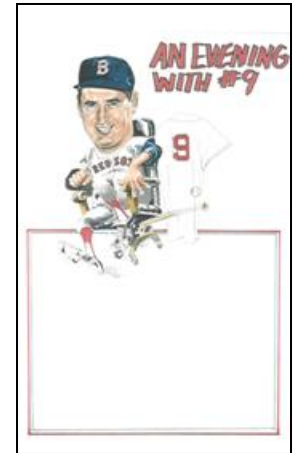

Neal Portnoy Art Studio, Inc.

www.idrawpeople.com

www.idrawcrowds.com

Neal@idrawpeople.com

(508) 829-8000

PORTRAIT CARTOON SIGN-IN BOARDS

A brief description on what a **Sign-In Board** is:

A Sign-In Board is done from photographs, which you supply. (The better the photo, the better the likeness.) It is a guaranteed likeness portrait face on a cartoon body pose of your choice, with wording celebrating the event, dated and illustrated in full color and mounted on gatorboard. Sure to be the most treasured memento of the affair.

SIGN-IN BOARD (B&W) $ 300.00

20 x 30 SIGN-IN BOARD (COLOR) $ 400.00

PORTRAIT CARTOONS

A brief description on what **Portrait Cartoons** are:

Portrait Cartoons are done from photographs, which you supply. (The better the photo, the better the likeness.) It is a guaranteed likeness portrait face on a cartoon body pose of your choice. You basically write the story, and I illustrate the story with art. Sizes range from 11x14 to 16x20. Originals can then be either double matted and framed, or mounted on solid walnut and covered with polished Lucite. An engraved plate can be added making the illustration recognition or retirement award. This award is an alternative to replacing and personalizing the standard wood recognition award.

PORTRAIT CARTOONS 11X14 (B&W) $ 300.00

PORTRAIT CARTOONS 11X14 (COLOR) $ 400.00